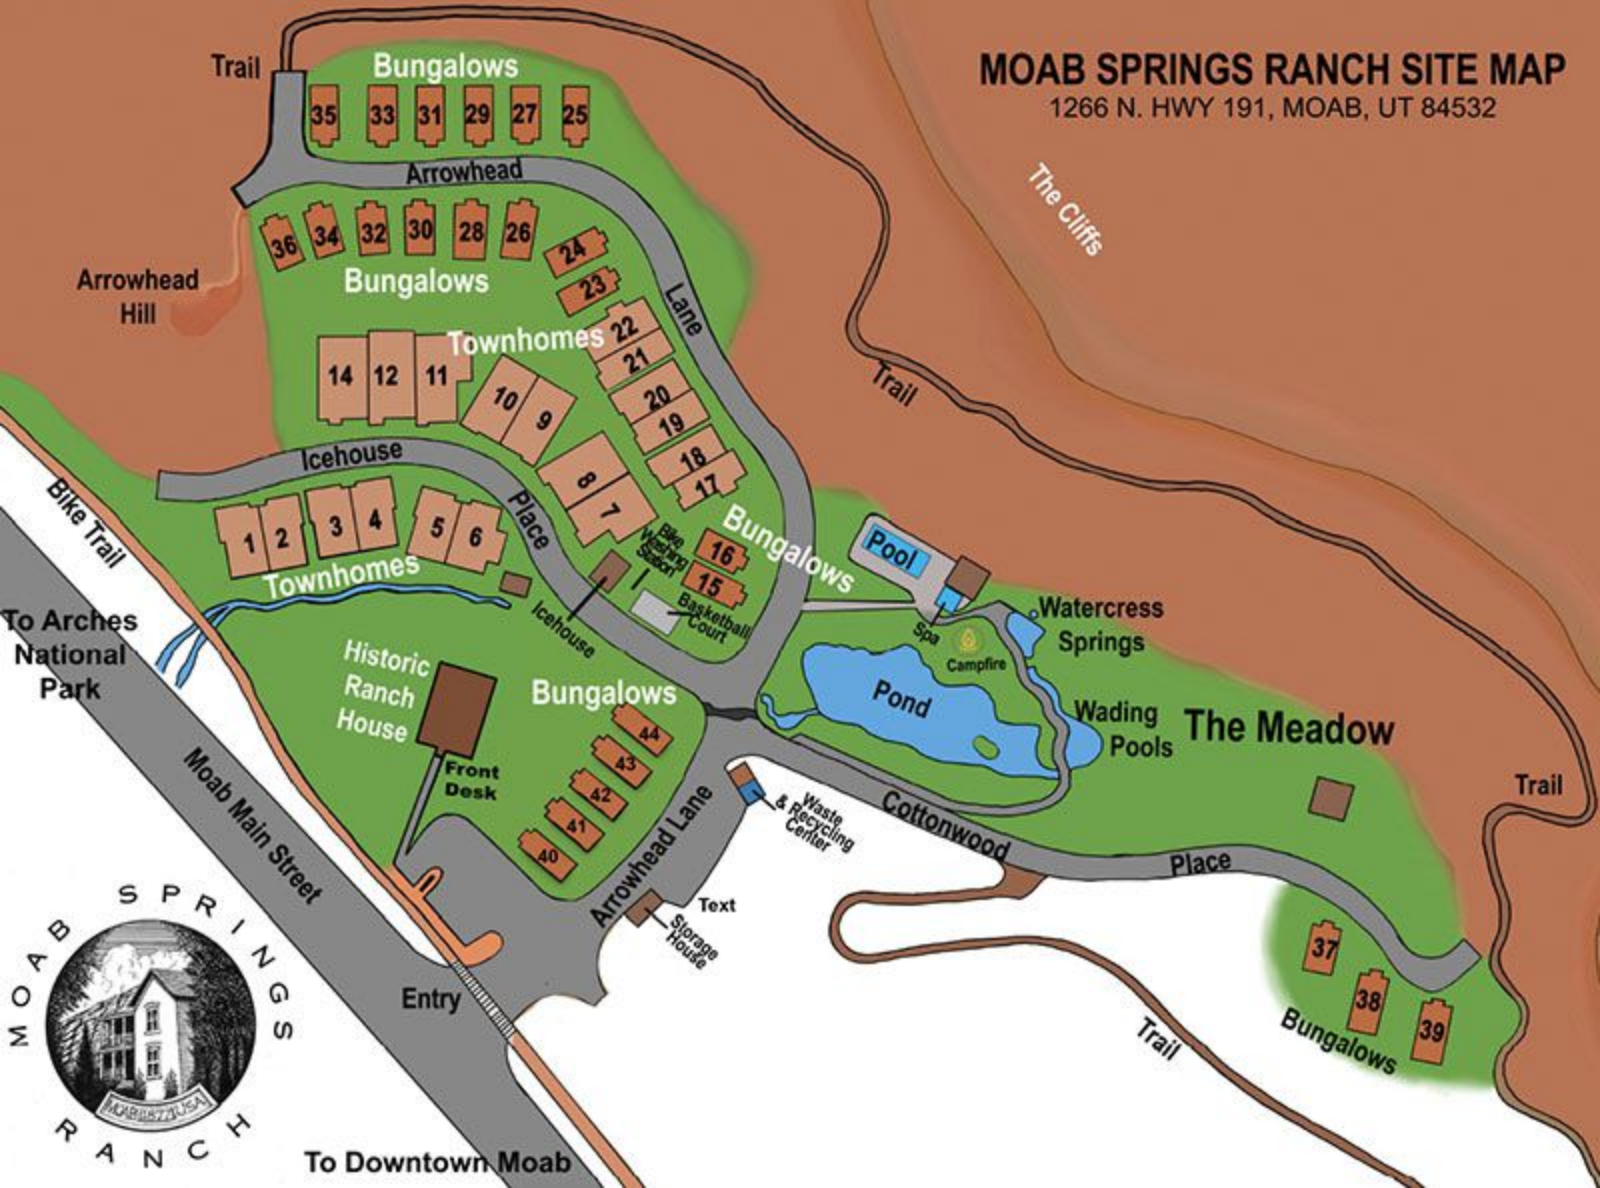

# MOAB SPRINGS RANCH SITE MAP

1266 N. HWY 191, MOAB, UT 84532

To Arches National Park

To Downtown Moab